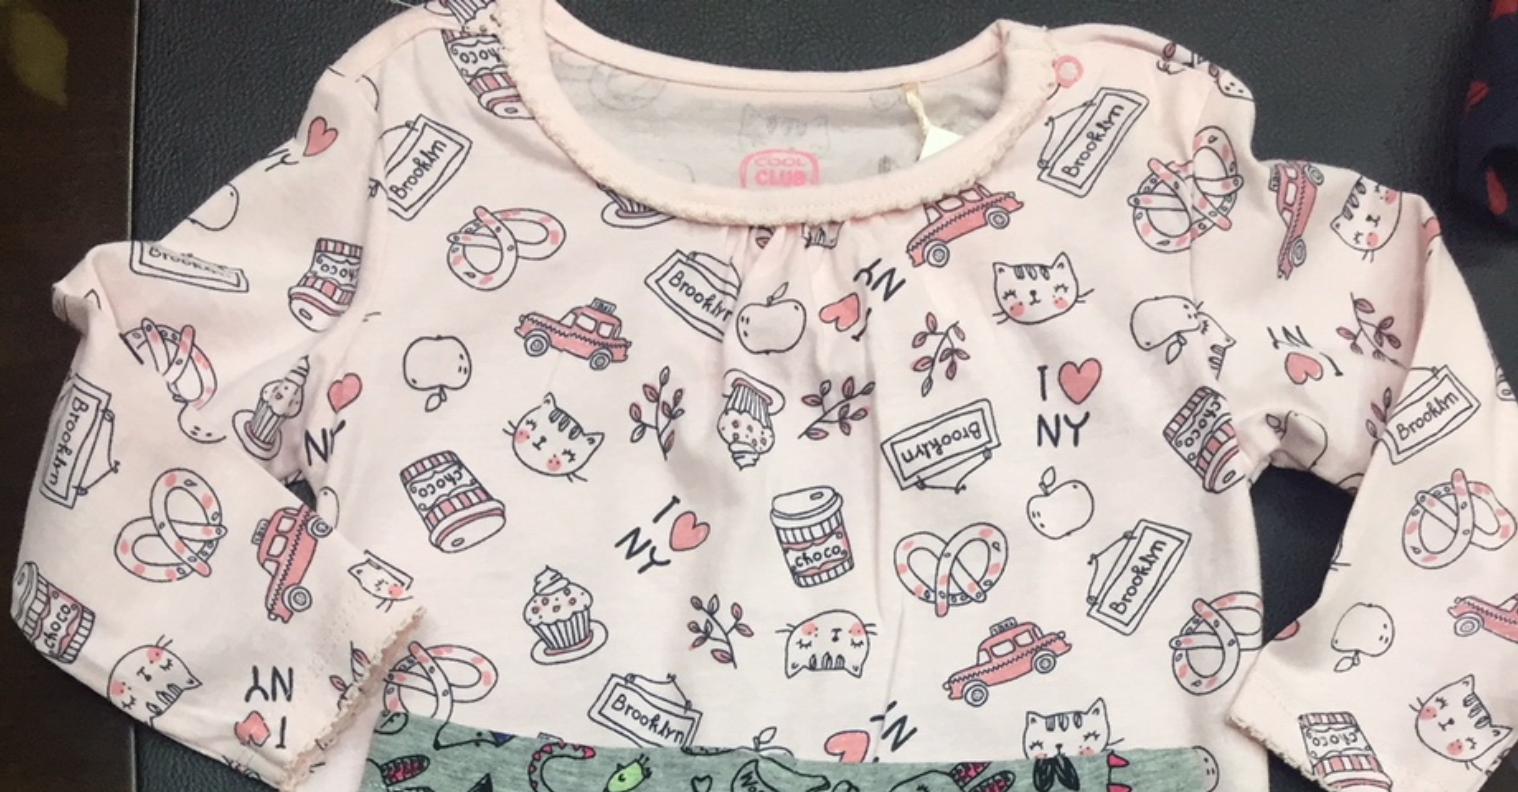

IKIDS 8

WE
♥
supporting
BETTER EDUCATION, FARMERS,
PROTECTING THE ENVIRONMENT AND
WORKING FOR GLOBAL CHANGE

NSP

NSP
Start 6-7 Years

6-7
Years
6-7
Years
6-7
Years
6-7
Years
6-7
Years

NS
100% Cotton
Machine Washable
Do Not Bleach
Do Not Iron
Do Not Tumble Dry
Do Not Dry Clean
Do Not Use Fabric
Softener
Do Not Use
Starch
Do Not Use
Dry Cleaning
Do Not Use
Dry Cleaning

30-36
Months

30-36
Months

30-36
Months

30-36
Months

30-36
Months

NS
Size: 30-36 Months

100%
GENTLEMAN
👤

PLAYER

PLAYER

REPTAG
811 14
5-6

Small logo at the bottom right corner of the dress.

Size
Weight
Color
Fabric
Style
D.FASHION
SAMPLE CARD
Do not use for other than the intended purpose.
All rights reserved. © 2012 D.Fashion Inc.